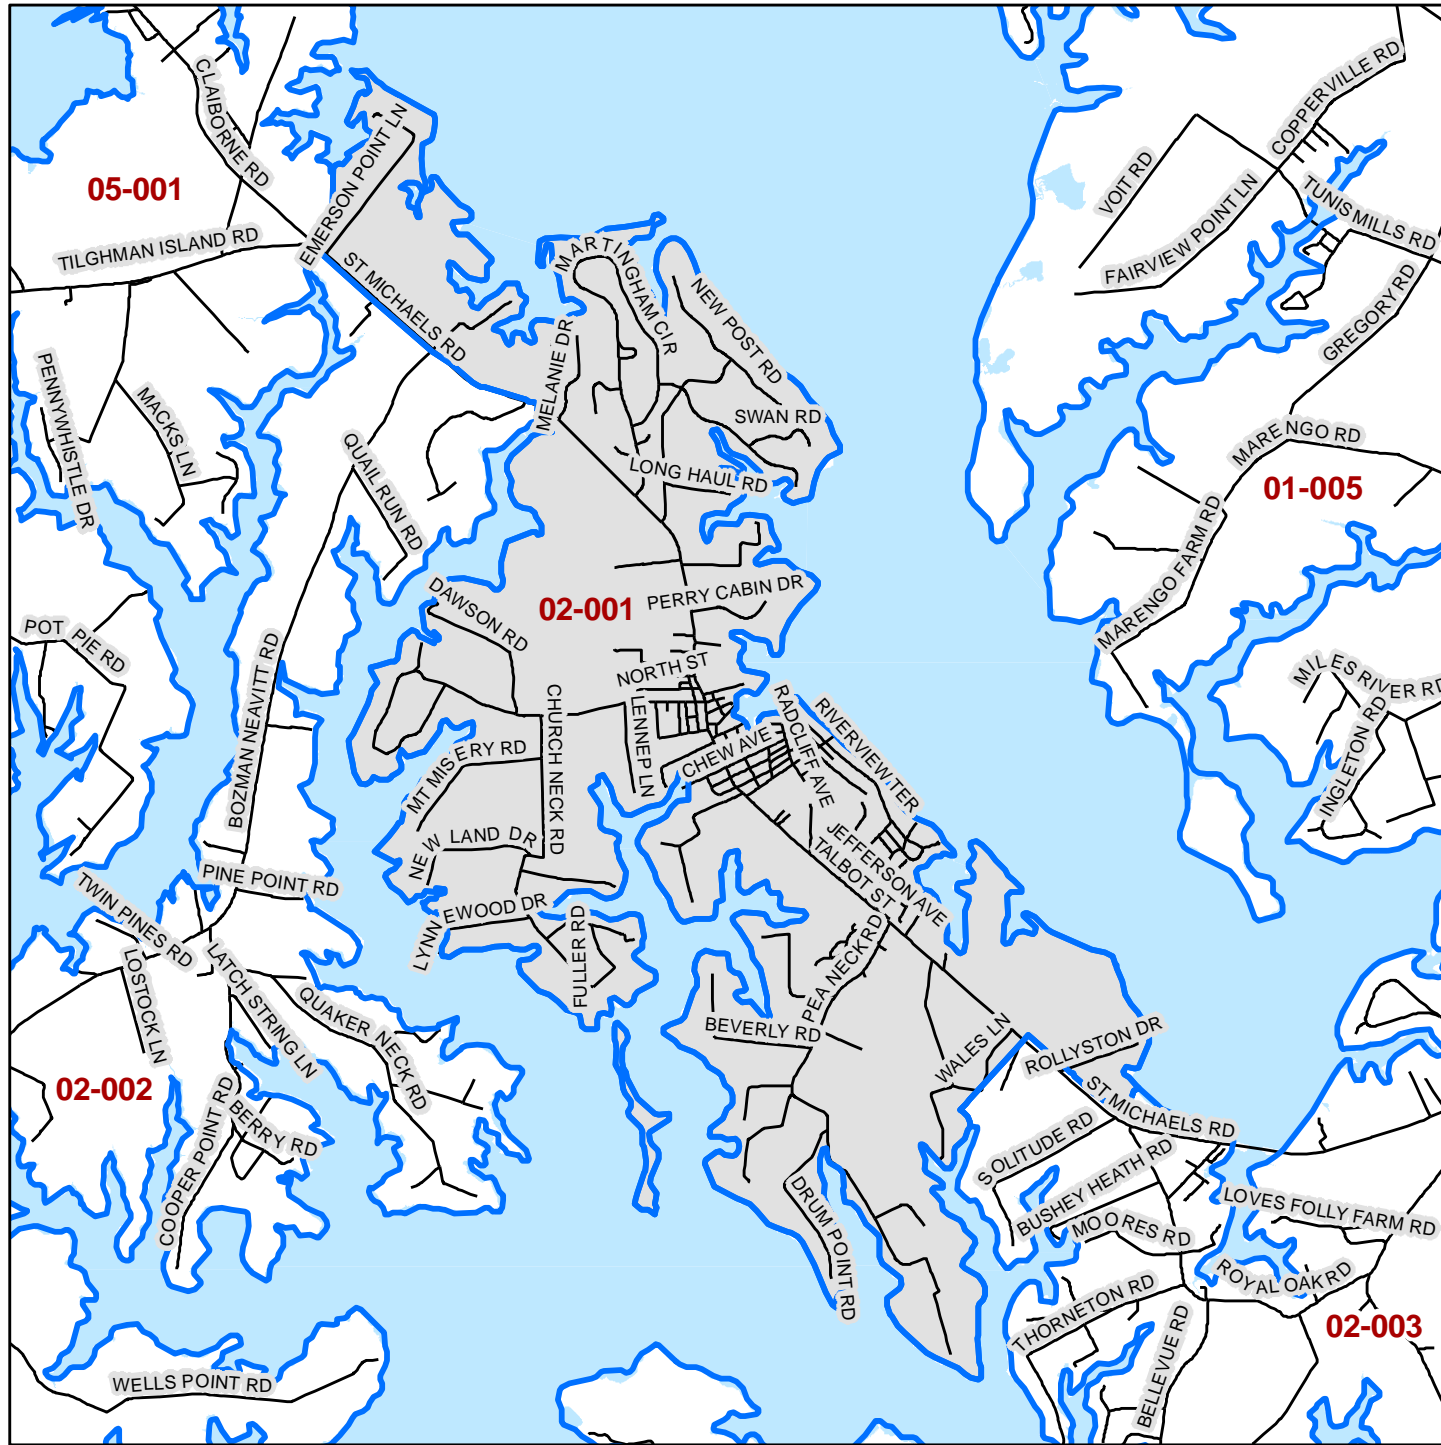

0 0.25 0.5
Miles

Talbot County Election Board
December 7, 2007

Talbot County Maryland Election District / Precinct 01 - 005

Talbot County Election Board
December 7, 2007

Talbot County Maryland Election District / Precinct 02 - 001