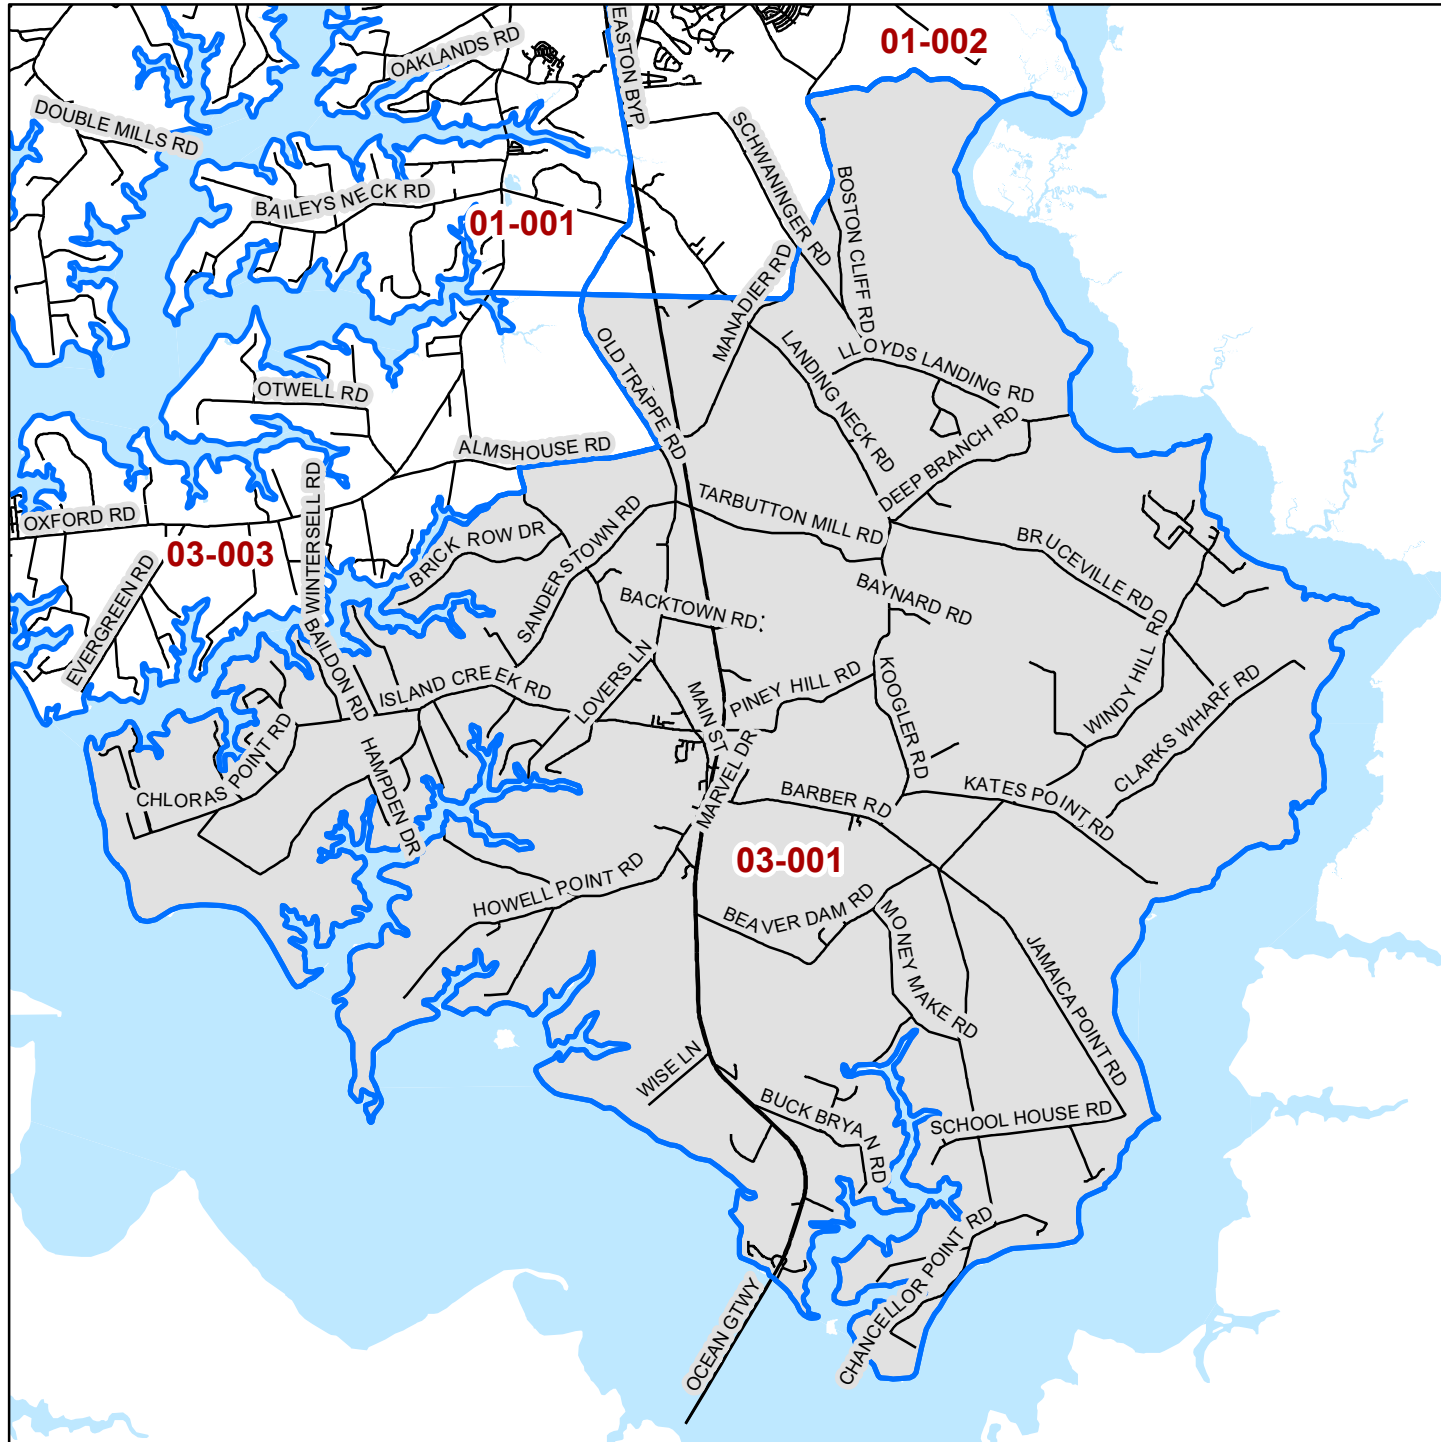

0 1 2
Miles

Talbot County Election Board
March 27, 2018