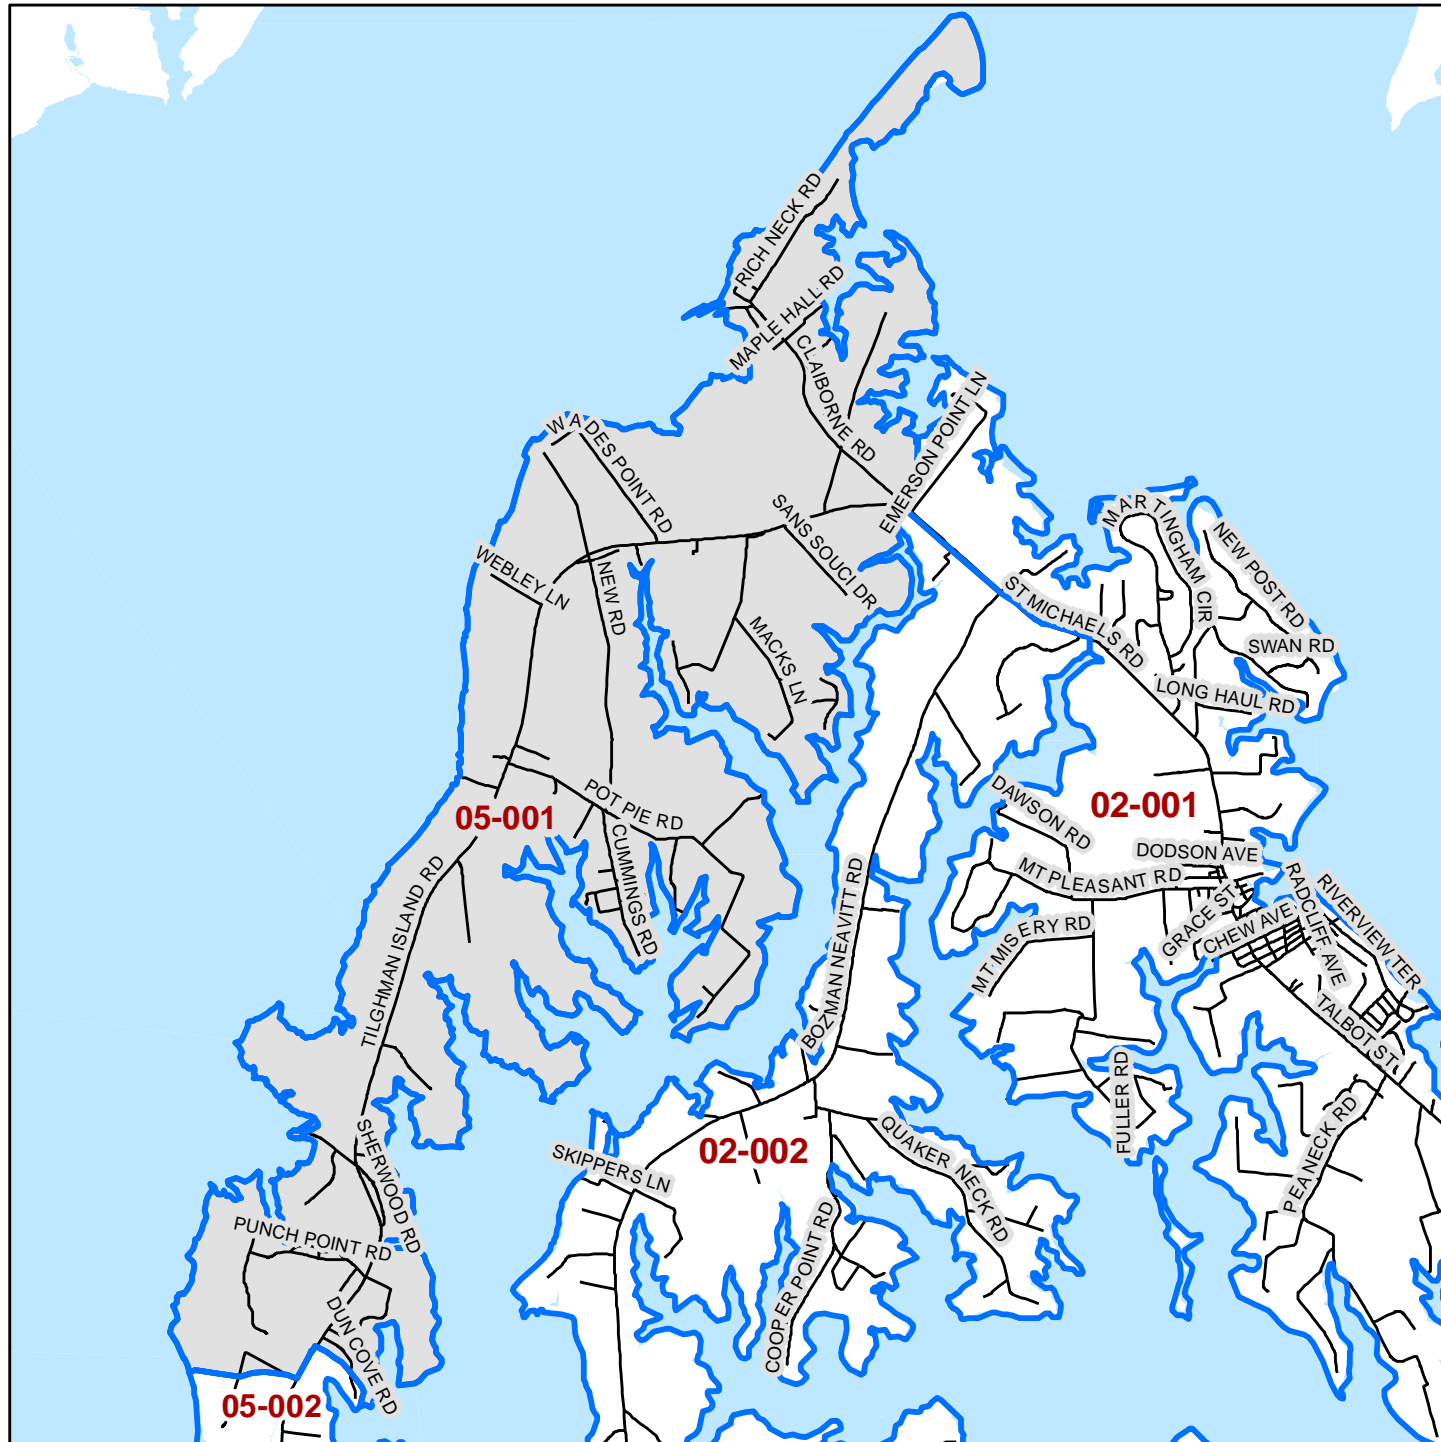

0 1 2
Miles

Talbot County Election Board
March 27, 2018

Talbot County Maryland Election District / Precinct 04 - 001

Talbot County Election Board
December 11, 2007

Talbot County Maryland Election District / Precinct 05 - 001