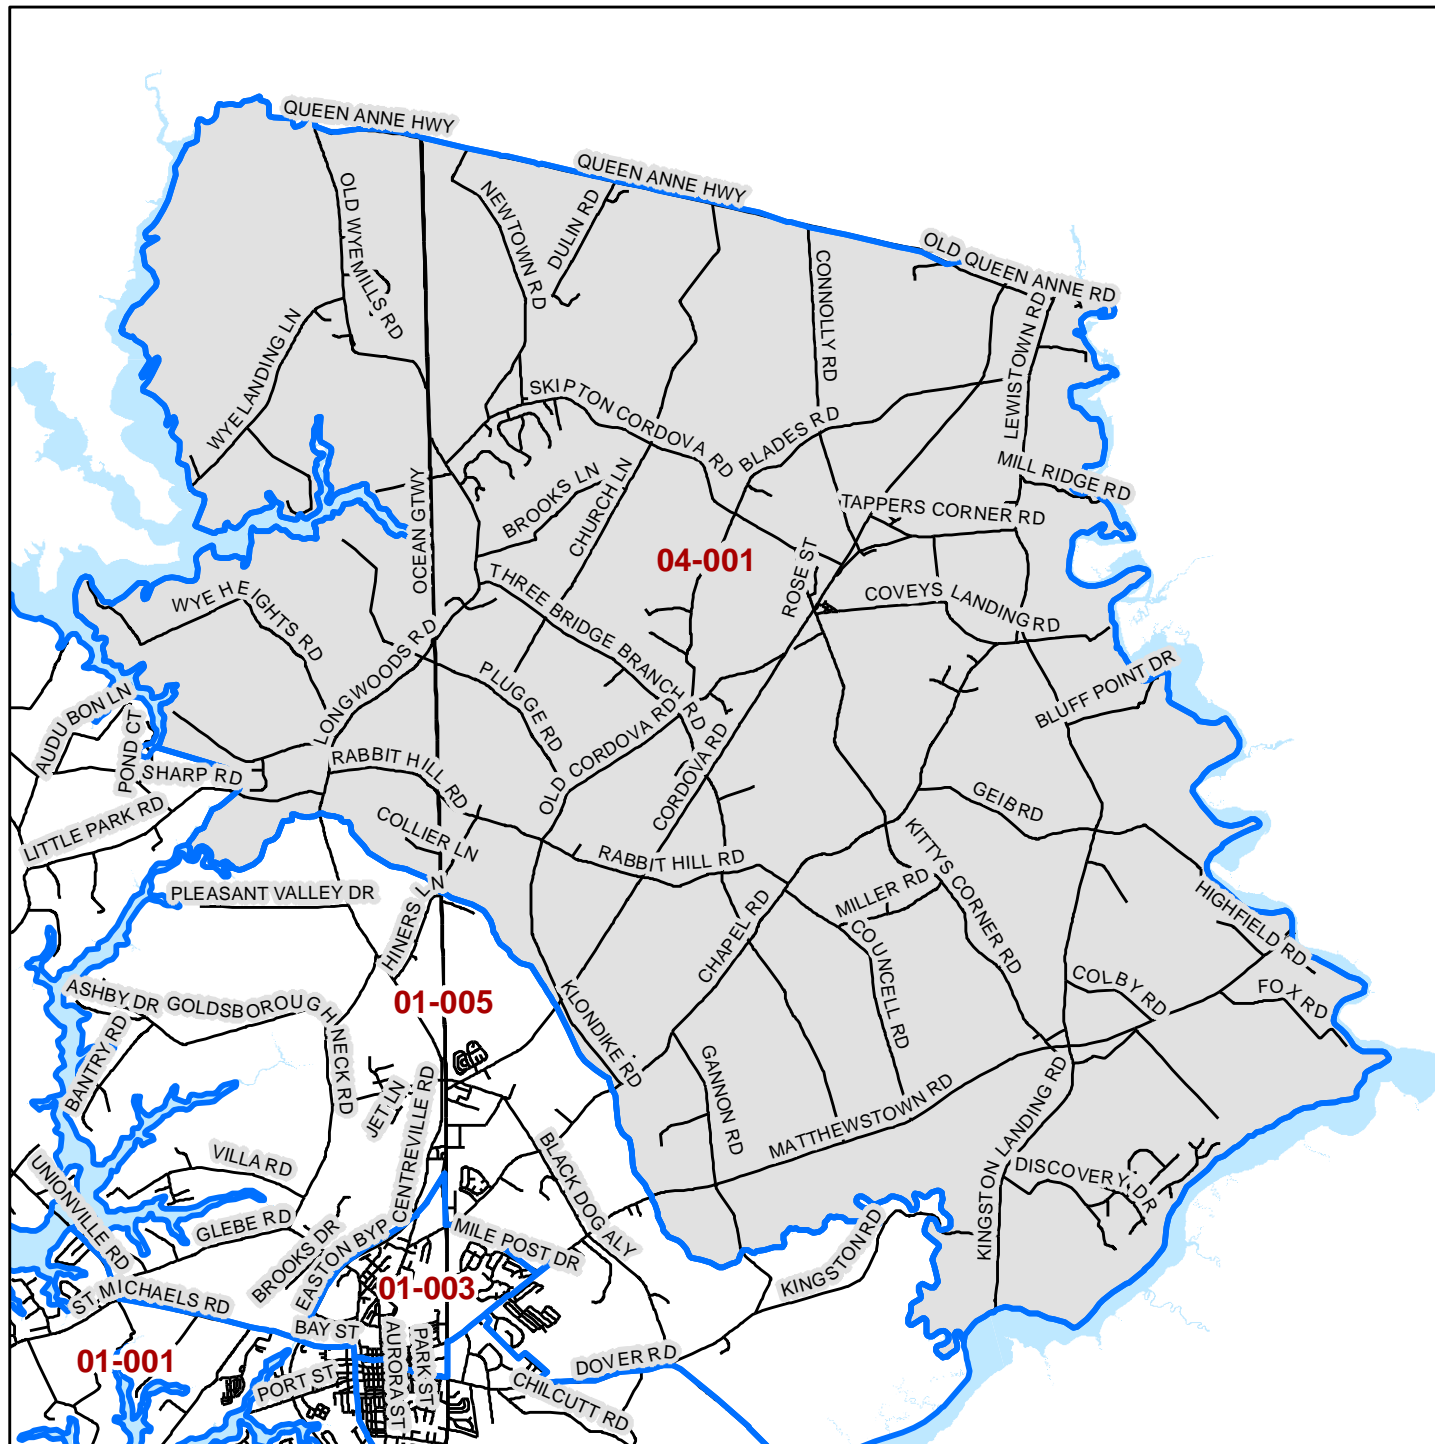

Talbot County Maryland Election District / Precinct 04 - 001

Talbot County Election Board
December 11, 2007