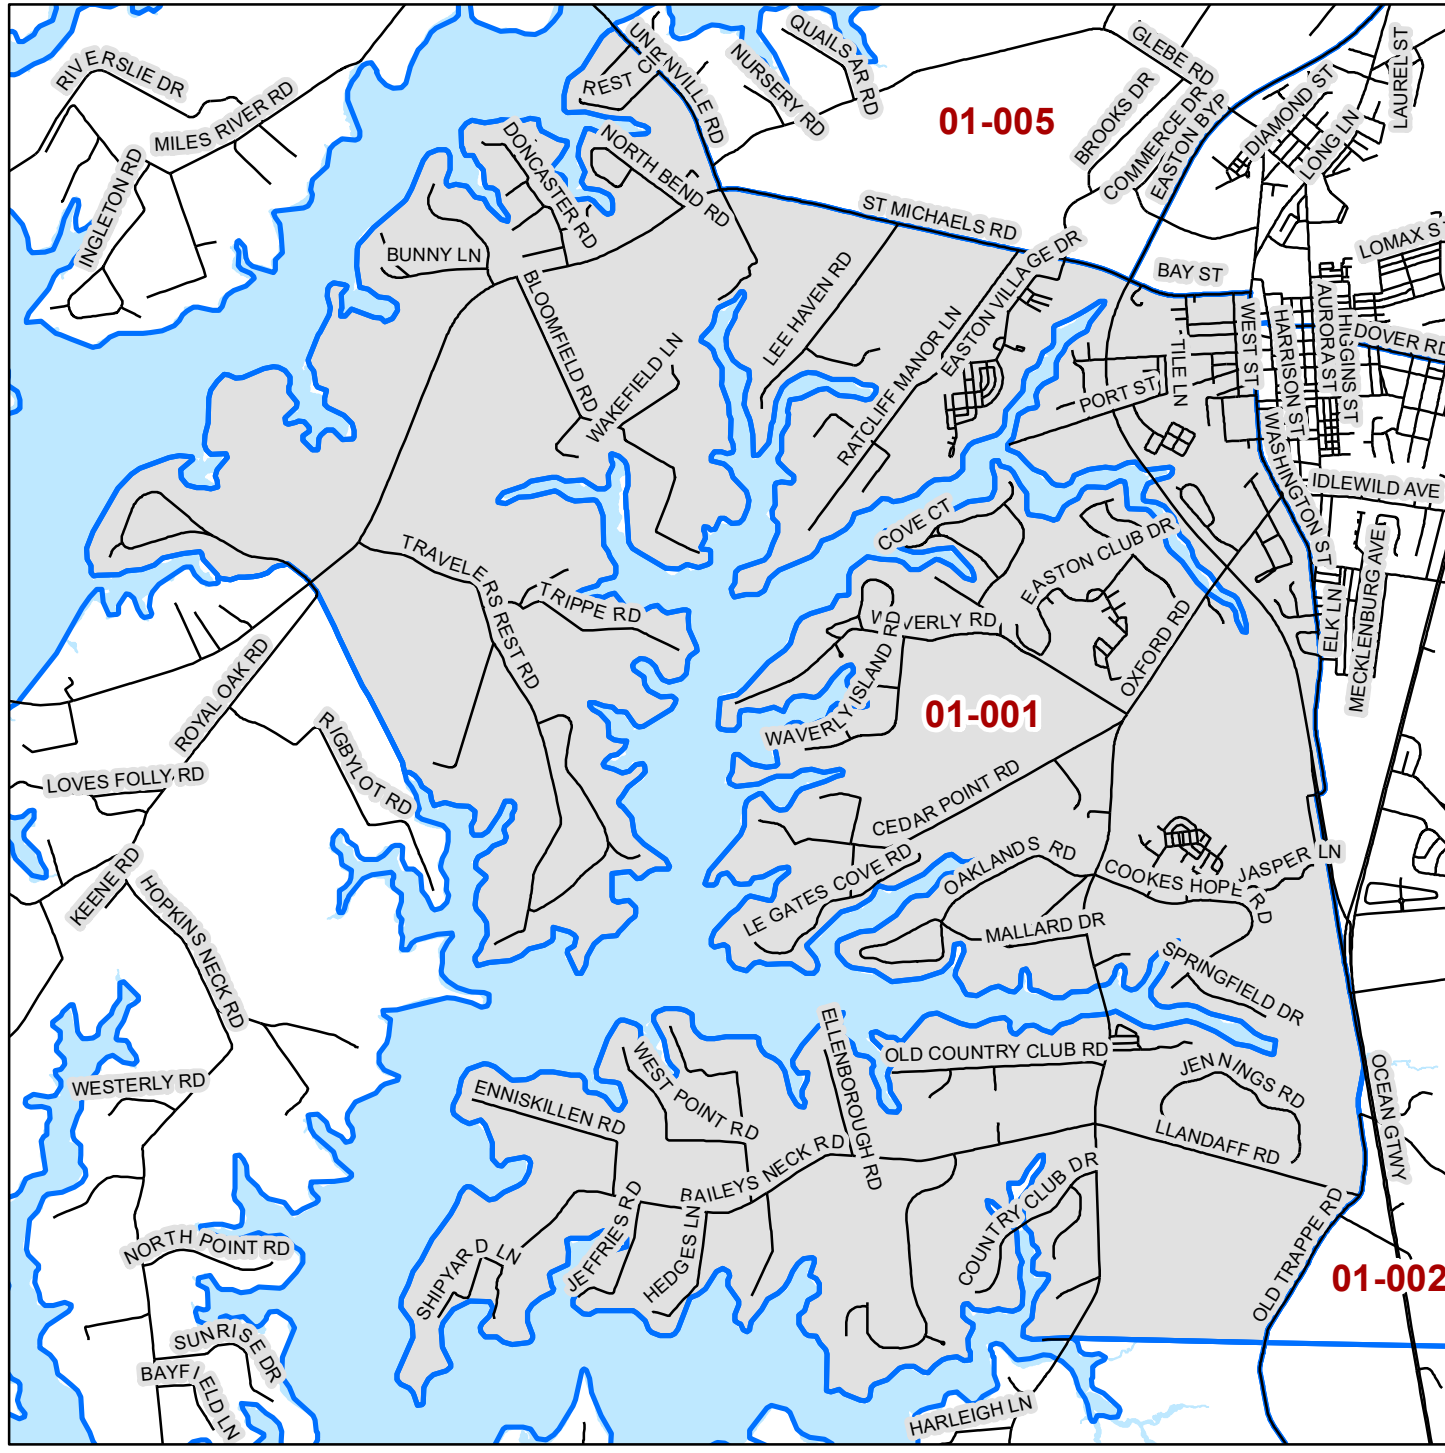

Talbot County Election Board
March, 27, 2018