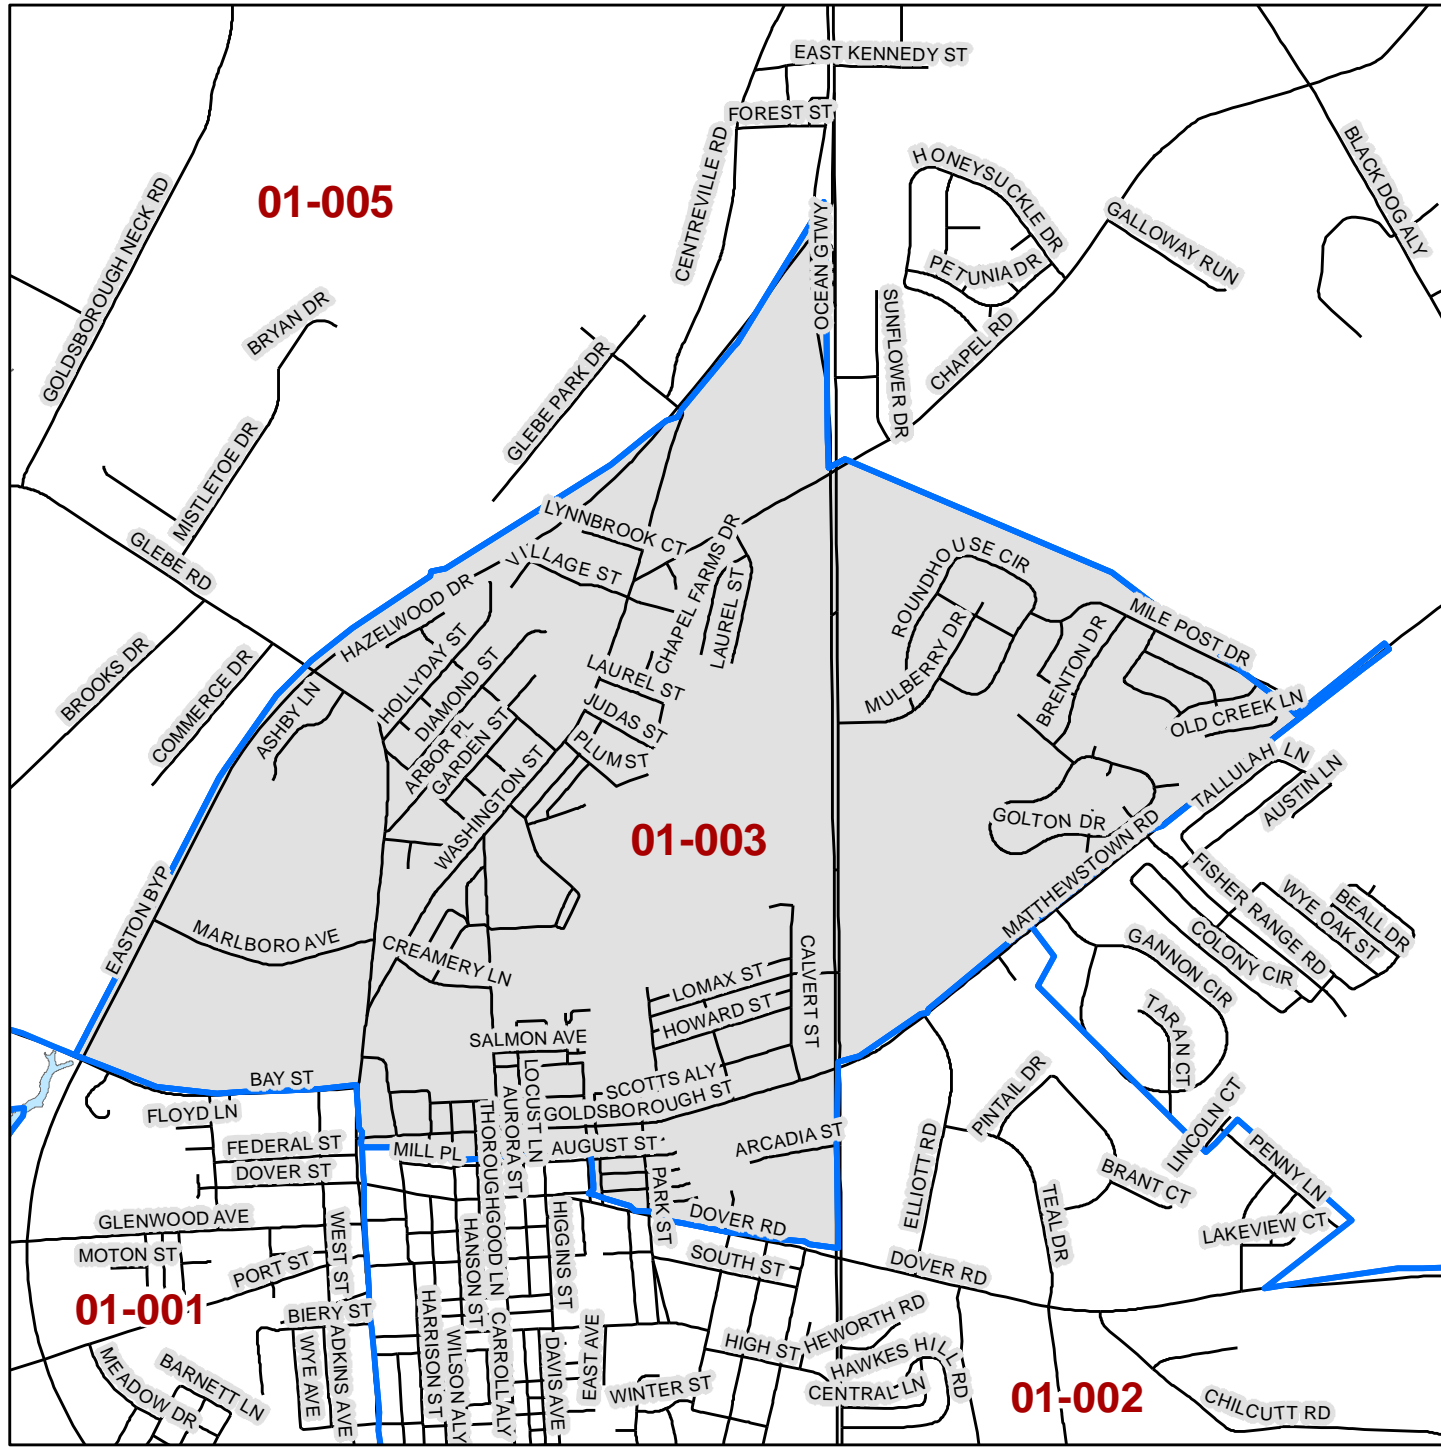

0 0.25 0.5
Miles

Talbot County Election Board
December 7, 2007

Talbot County Maryland Election District / Precinct 01 - 005

Talbot County Election Board
December 7, 2007

Talbot County Maryland Election District / Precinct 02 - 001