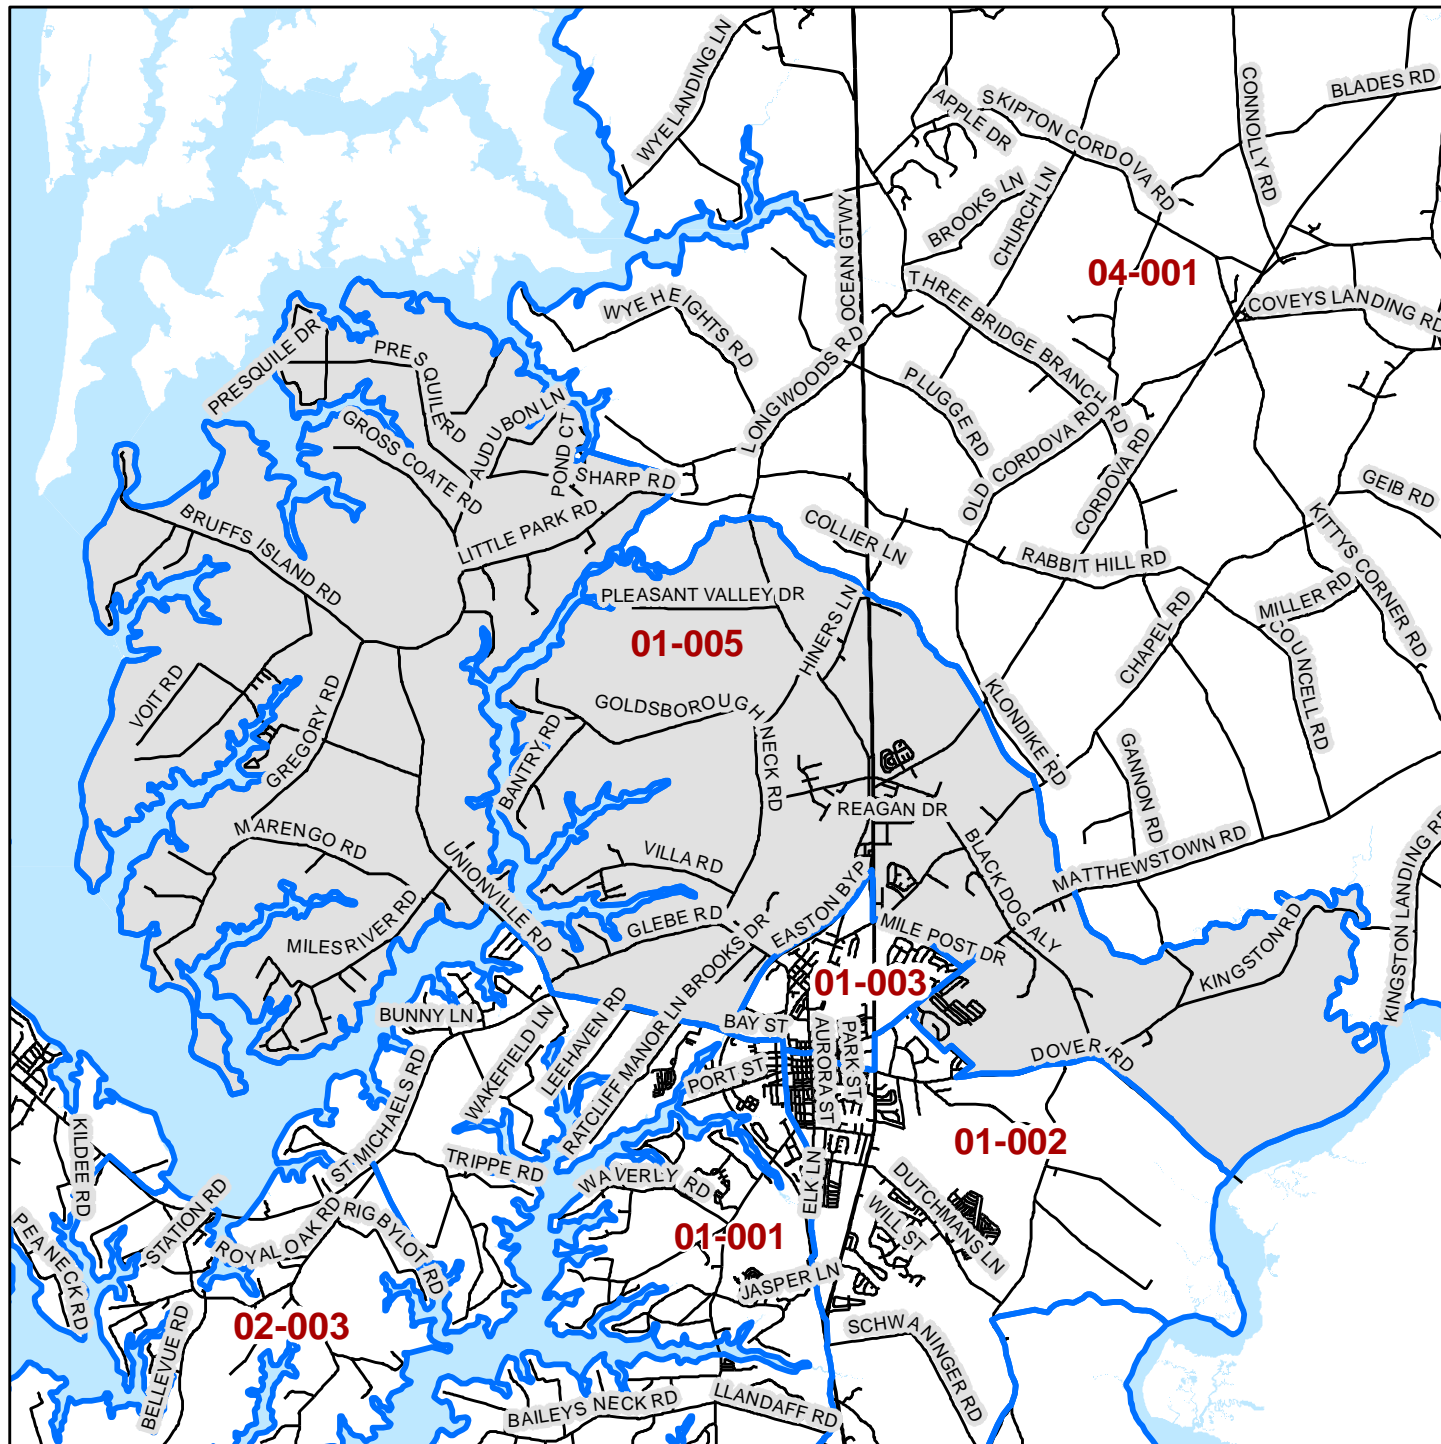

Talbot County Maryland Election District / Precinct 01 - 005

Talbot County Election Board
December 7, 2007