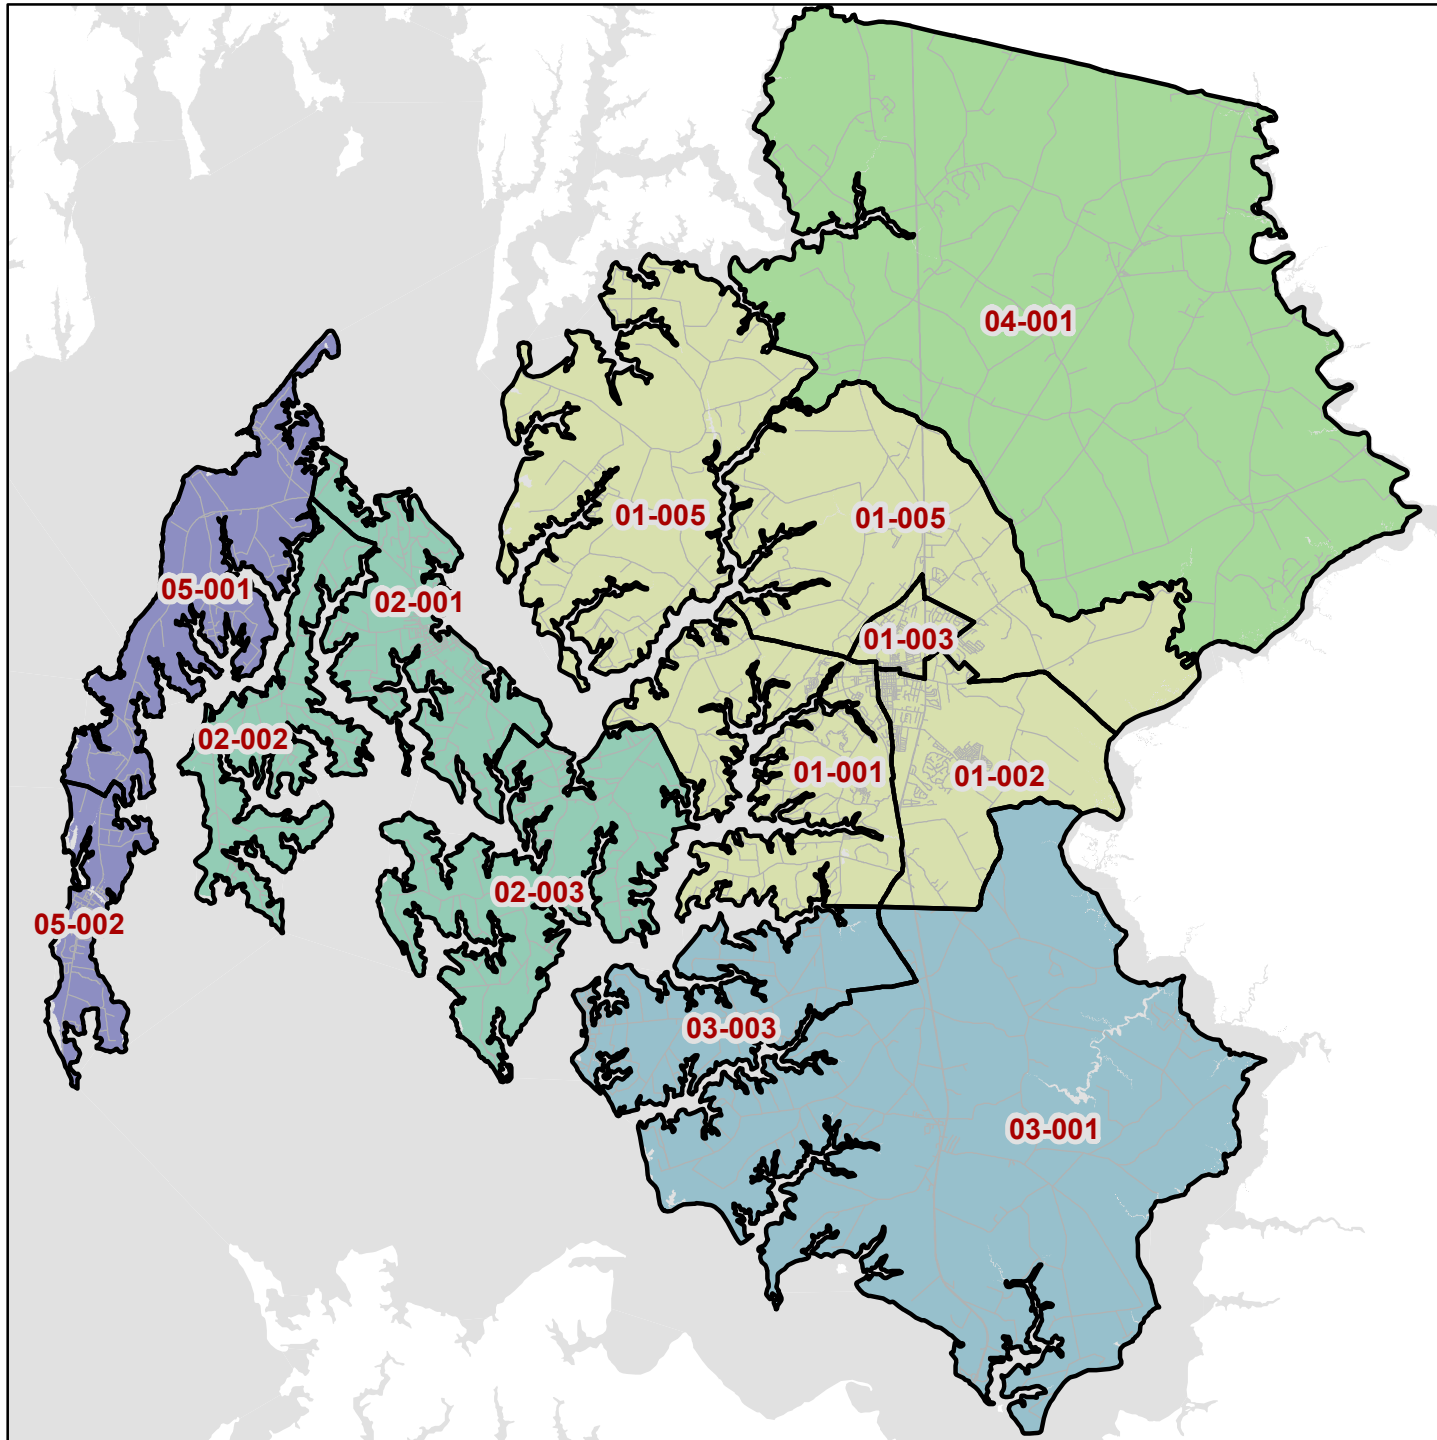

Talbot County Maryland Election Districts & Precincts

-  District 1
-  District 2
-  District 3
-  District 4
-  District 5

0 1 2 4
 Miles

Talbot County Election Board
March 27, 2018

Talbot County Maryland Election District / Precinct 01 - 001

Talbot County Election Board
March, 27, 2018

Talbot County Maryland Election District / Precinct 01 - 002

Talbot County Election Board
March 27, 2018

Talbot County Maryland Election District / Precinct 01 - 003

0 0.25 0.5
Miles

Talbot County Election Board
December 7, 2007

Talbot County Maryland Election District / Precinct 01 - 005

Talbot County Election Board
December 7, 2007

Talbot County Maryland Election District / Precinct 02 - 001

0 1 2
Miles

Talbot County Election Board
March 27, 2018

Talbot County Maryland Election District / Precinct 04 - 001

Talbot County Election Board
December 11, 2007

Talbot County Maryland Election District / Precinct 05 - 001