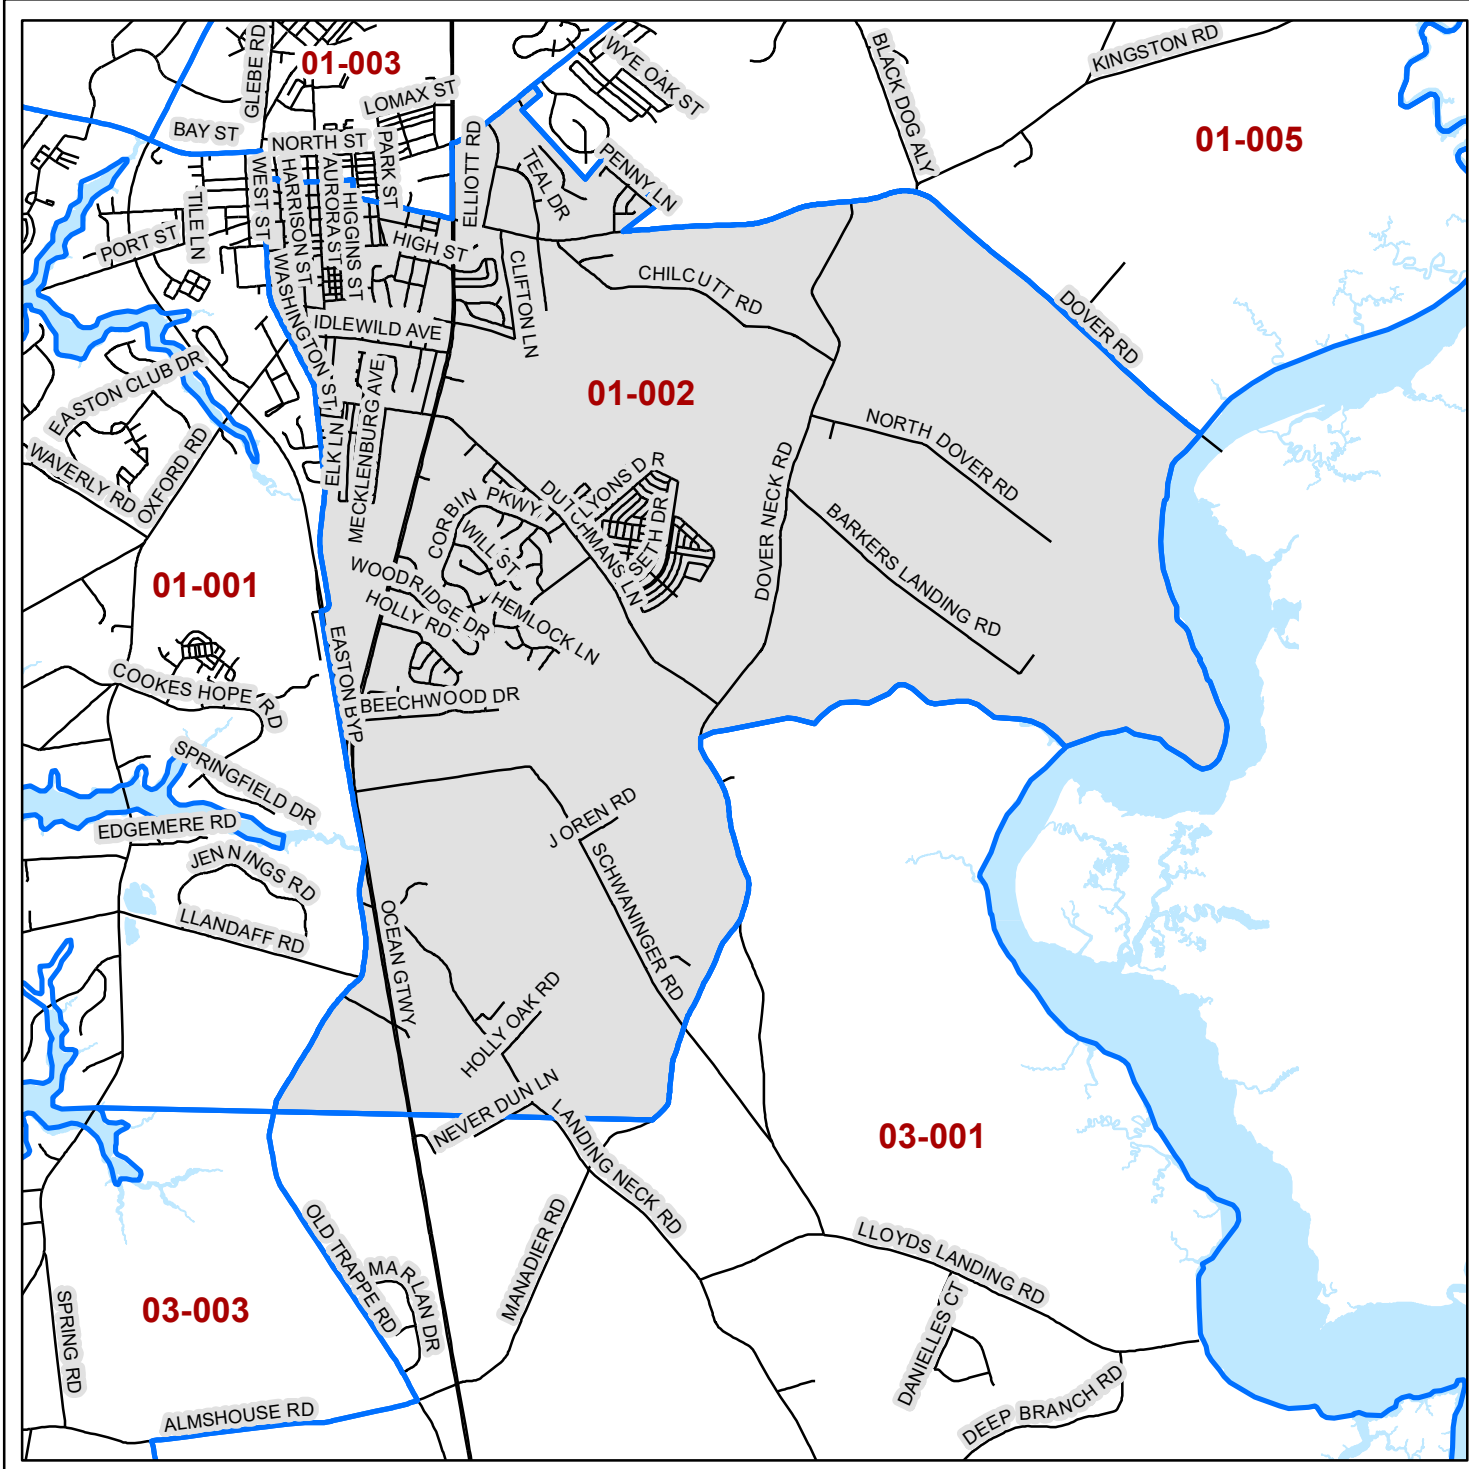

Talbot County Election Board
March 27, 2018